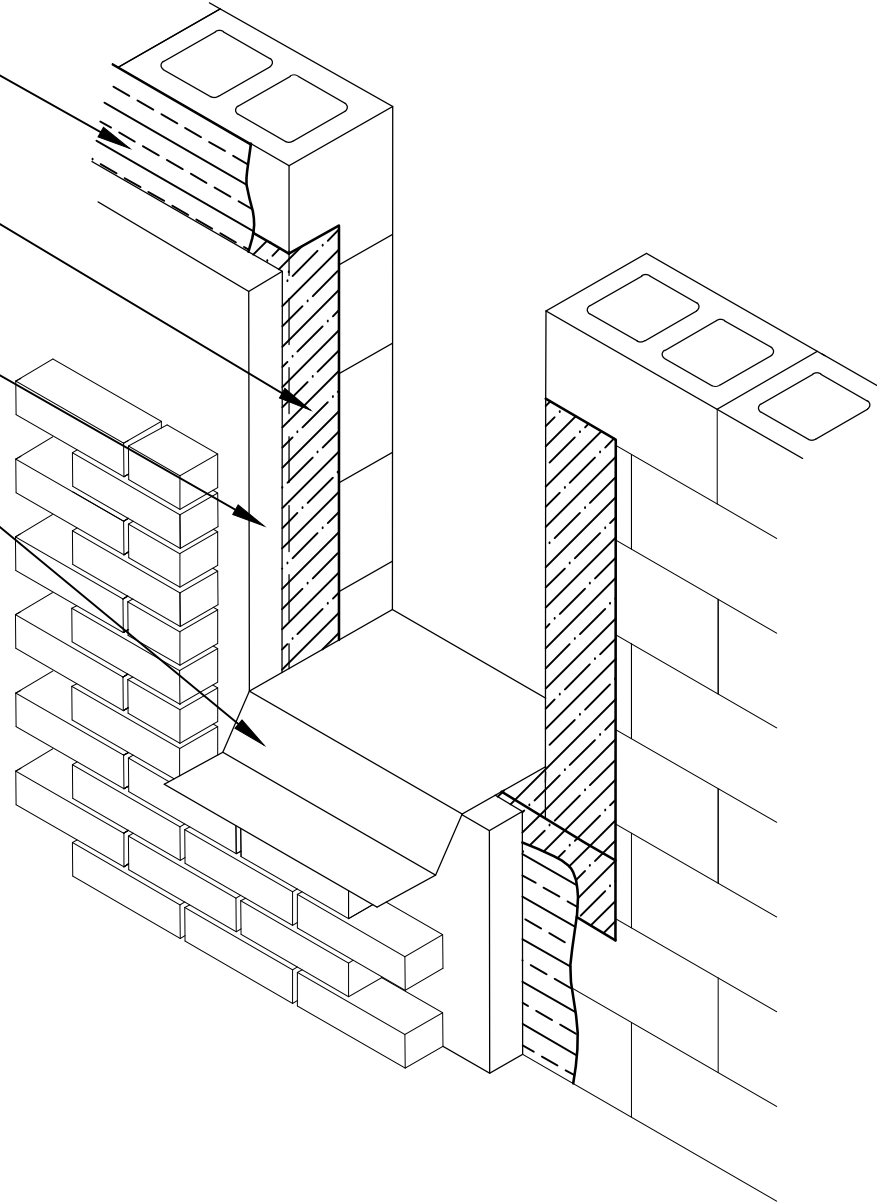

ExoAir 220/230

ExoAir 110/110LT/111

Rigid insulation (by others)

Metal through wall flashing (by others)

This detail is intended for conceptual purposes only. Detail must be reviewed by a project/design professional. See www.tremcosealants.com for the most up-to-date product information

Rev	Date	Description	By
-	-	-	-

Rev #
00

File Name:
13428

Sheet Number:
Date: 07/21/2014

Detail: Isometric- Permeable Fluid- Sheet Flashing
(Concrete)
Drawn by: KAB Checked by: SM Scale: None

TREMCO
www.tremcosealants.com