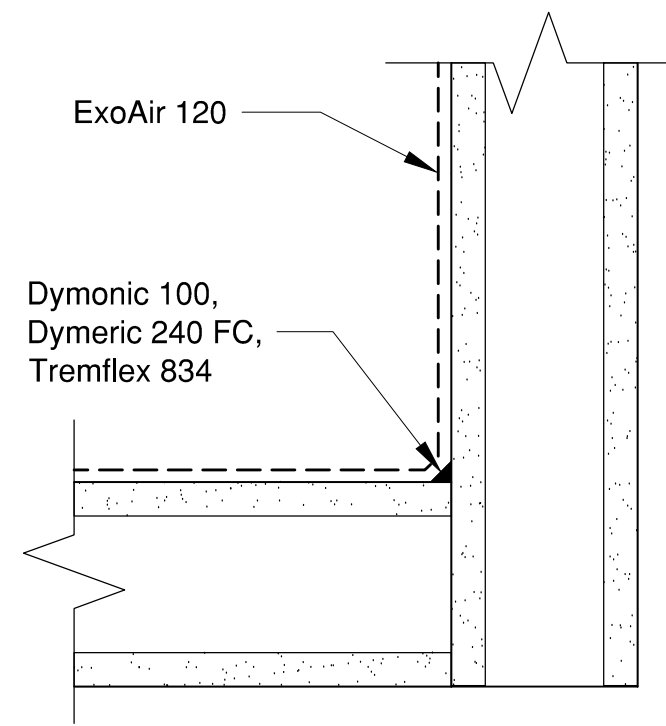

Rev #
00

File Name:
13504

Sheet Number:

Date: 07/21/2014

Detail: Inside/Outside Corners- Impermeable Fluid
(Exterior Sheathing)
Drawn by: KAB Checked By: SDM Scale: None

TREMCO
www.tremcosealants.com
3735 Green Road • Beachwood, OH 44122
Phone : 866-209-2404 • Fax: 216-766-5535

Outside Corner

ExoAir 120 with
Tremco 2011 mesh

Inside Corner

ExoAir 120

Dymonic 100,
Dymeric 240 FC,
Tremflex 834

This detail is intended for conceptual purposes only. Detail must be reviewed by a project/design professional.
See www.tremcosealants.com for the most up-to-date product information