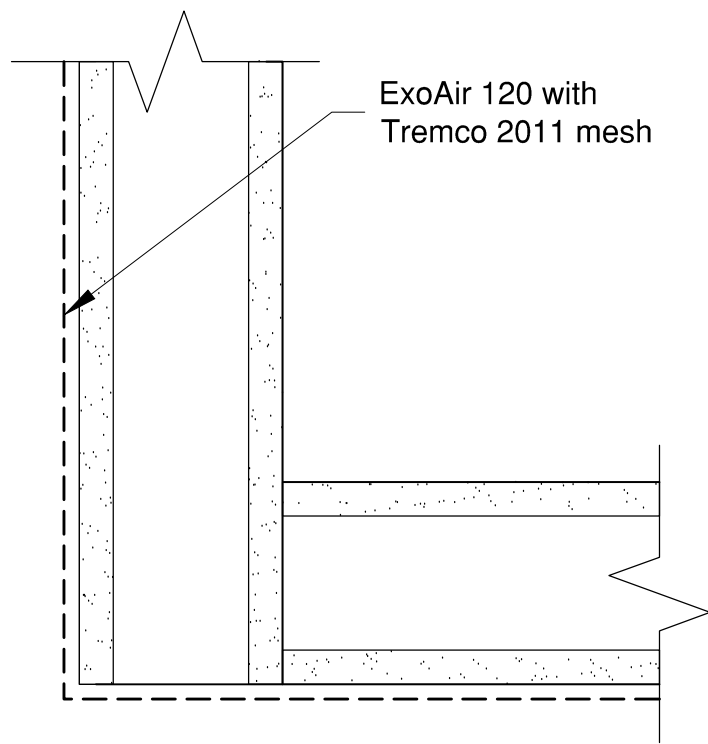

Rev #
00

File Name:
13504

Sheet Number:

Date: 07/21/2014

Detail: Inside/Outside Corners- Impermeable Fluid
(Exterior Sheathing)
Drawn by: KAB Checked By: SDM Scale: None

TREMCO
www.tremcosealants.com
3735 Green Road • Beachwood, OH 44122
Phone : 866-209-2404 • Fax: 216-766-5535

Outside Corner

ExoAir 120 with
Tremco 2011 mesh

Inside Corner

ExoAir 120

Dymonic 100,
Dymeric 240 FC,
Tremflex 834

This detail is intended for conceptual purposes only. Detail must be reviewed by a project/design professional.
See www.tremcosealants.com for the most up-to-date product information